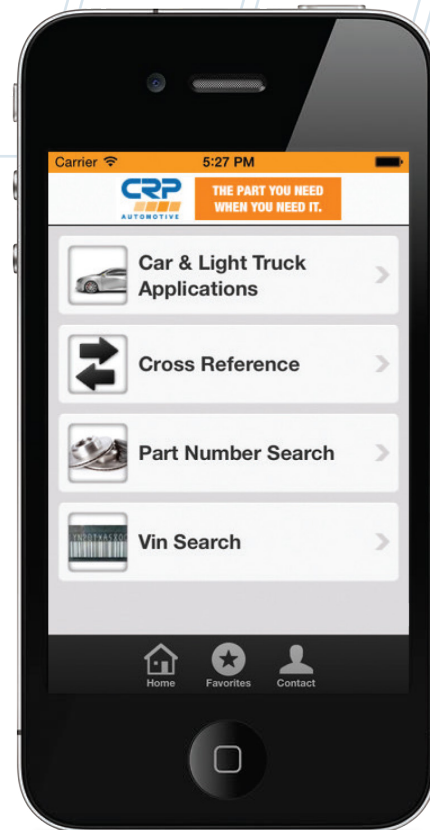

Find The Part You Need, When You Need It.

Get the **CRP Automotive** Mobile App.

It's never been easier to find the right part for the job. The **"Show Me The Parts"** mobile app for your Android™ or Apple® device has the most up-to-date parts catalog from **ContiTech, Pentosin, AJUSA, Rein Automotive, and AAE**. Search by:

- Make and model
- VIN number
- Part number
- Cross-reference

**DOWNLOAD THE "SHOW ME THE PARTS"
MOBILE APP TODAY!**

Check out our YouTube series
INSIDE the BRANDS
youtube.com/crpaautomotive1
Ep. 7: Finding the Right Parts and
Fluids with our Mobile App